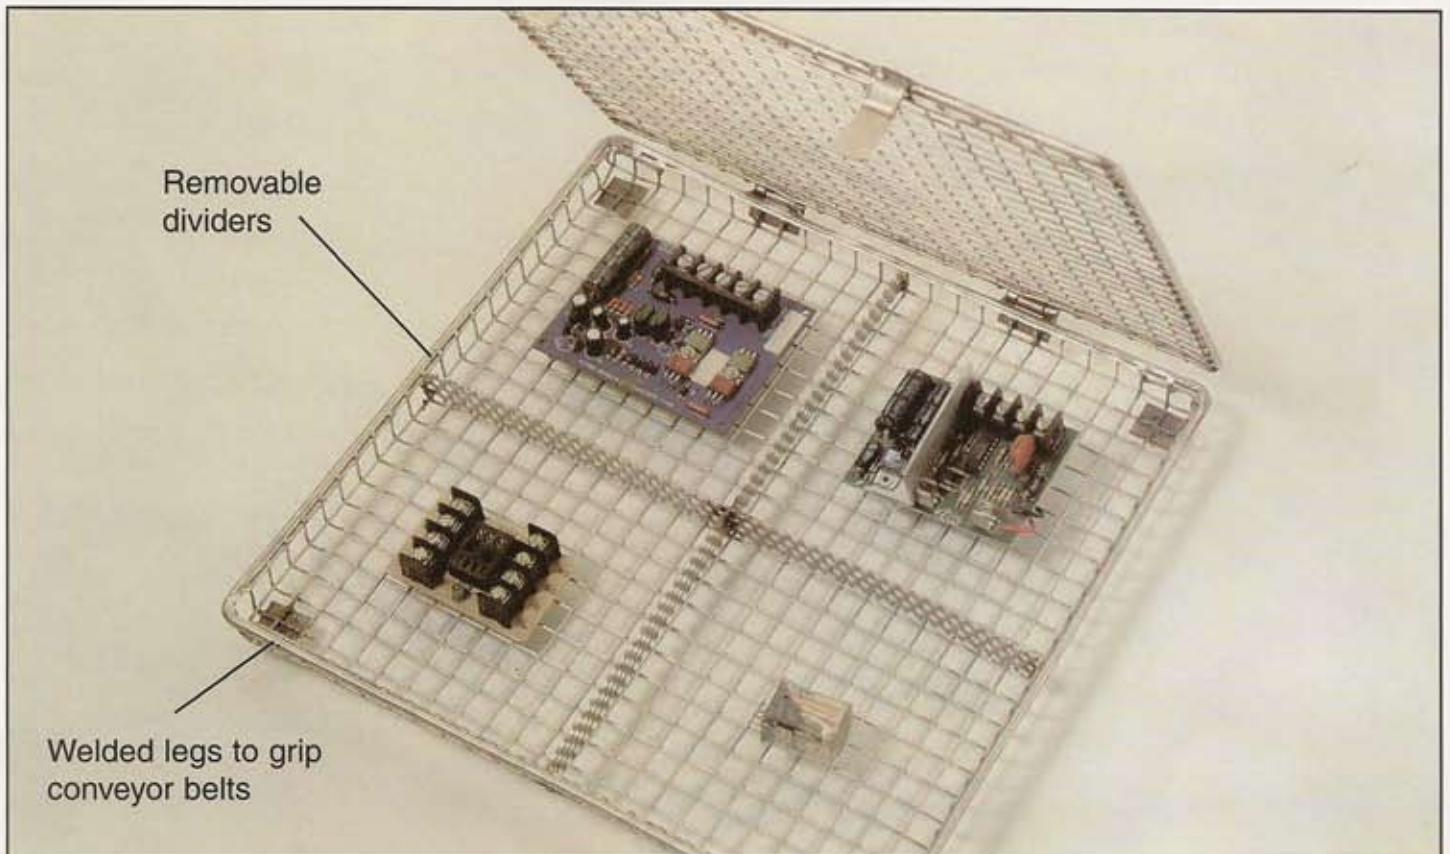

# NO MORE REASONS TO LOSE PCB'S IN YOUR AQUEOUS CLEANERS

## MB MFG INTRODUCES: FRAME BASKET - FIXTURES FOR WASHING SMALL PCB'S

### Frames custom manufactured to your machine's maximum capacity

Manufactured with 300 Series stainless steel wire mesh and welded together with 3/16" stainless steel support rods

Hinged cover with quick releasing latch for easy part loading and unloading